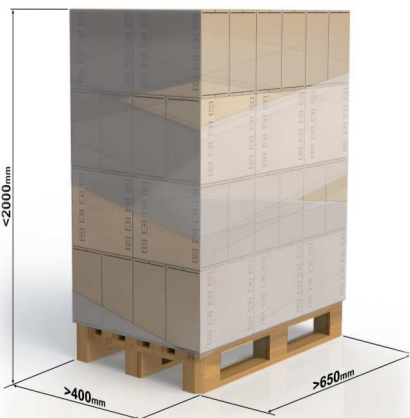

FM50

The cheap and labour-friendly alternative to film wrapping by hand.

With the FM50 EasyWrap®, hand wrapping of small series of pallets becomes a pleasant and work-friendly activity. It is no longer necessary to crawl or walk around a pallet with the film roll in your hand. This protects the arms and back of your employees.

Tightly wrapped pallets

The FM50 EasyWrap® results in; regular and tightly wrapped pallets, with a minimum film usage. You can wrap a range of types, sizes and weights of pallets in an instant.

Easy operation

With no electrical components or motor drive. The light design and the simple operation enables everyone to work with it perfectly.

Wrap and save money with thin or pre-stretched films

The FM50 EasyWrap® is equipped with an adjustable film brake with which, thin or even pre-stretched films can be processed. The film carriage is moved up and down via a mechanical transfer, as required. Due to the open construction, roll changes can be carried out quickly and with ease.

In short, the EasyWrap® offers many interesting benefits for a particularly attractive price.